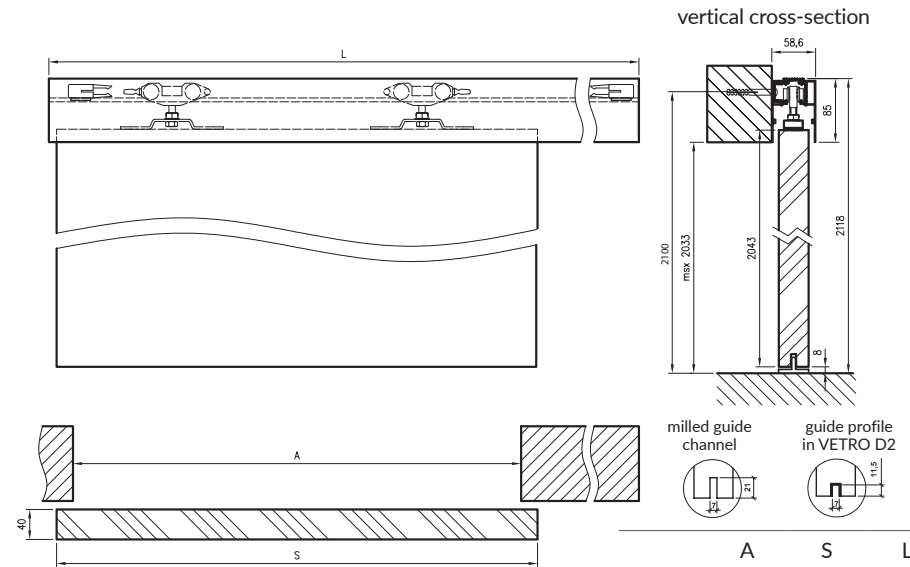

WHOLE SET COMPRISES OF:

- guide channel with side caps
- system sliding trolleys
- door leaf hangers
- bottom stopper
- assembly kit (screws and bolts)

To complete the system, it is necessary to purchase sliding door leaf with a handle. Handles should be purchased separately.