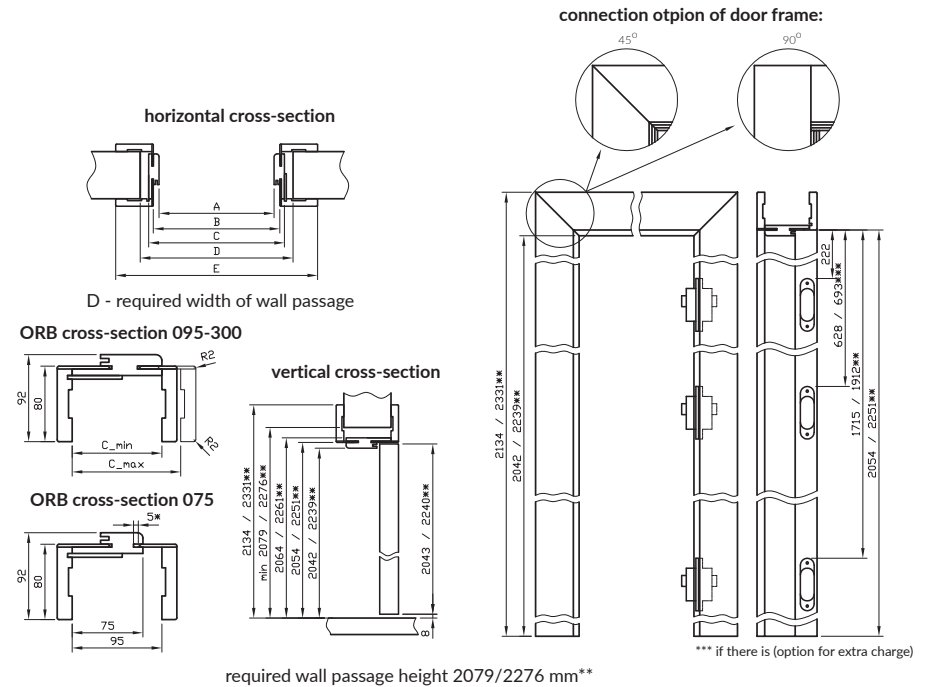

Prices also include 2 hinges with mounting plates. Prices of door frames combined at angle of 90° - surcharge PLN 30 net **PLN 36.90 gross**. Extra surcharge for the third hinge Estetic 80 - PLN 90 | **PLN 110.70**
Price of door frame for double doors: + 50% (in the case of using 3 hinges there is additional payment PLN 180 | **PLN 221.40**)

*NOTE: 075-095 door frame has a different cross-section, for a 75-89 mm wall thicknss, it will be necessary to shorten pen of the moving angular architrave.
** for door leaf dimension 2240 mm

Application

Adjustable non-rebated door frame coated with high gloss laminate or Xtreme Matt can be used with DRE collections: ILIS, NELLA, SILIA and VETRO D2 non-rebated door leaf.

SET CONTAINS

Main beam (one horizontal and two vertical elements) with wide angular architrave (80 mm) with small rounding angles of the cross-section profile (R2), door seal, a set of hinges, all necessary components for the instalation of door frames in accordance with the supplied instruction. Door frames are packed in cardboard boxes.

for single-leaf doors

	A	B	C	D	E
60	627	651	671	711	811
70	727	751	771	811	911
80	827	851	871	911	1011
90	927	951	971	1011	1111
100	1027	1051	1071	1111	1211

for double-leaf doors

	A	B	C	D	E
120	1274	1298	1318	1378	1458
130	1374	1398	1418	1478	1558
140	1474	1498	1518	1578	1658
150	1574	1598	1618	1678	1758
160	1674	1698	1718	1778	1858
170	1774	1798	1818	1878	1958
180	1874	1898	1918	1978	2058