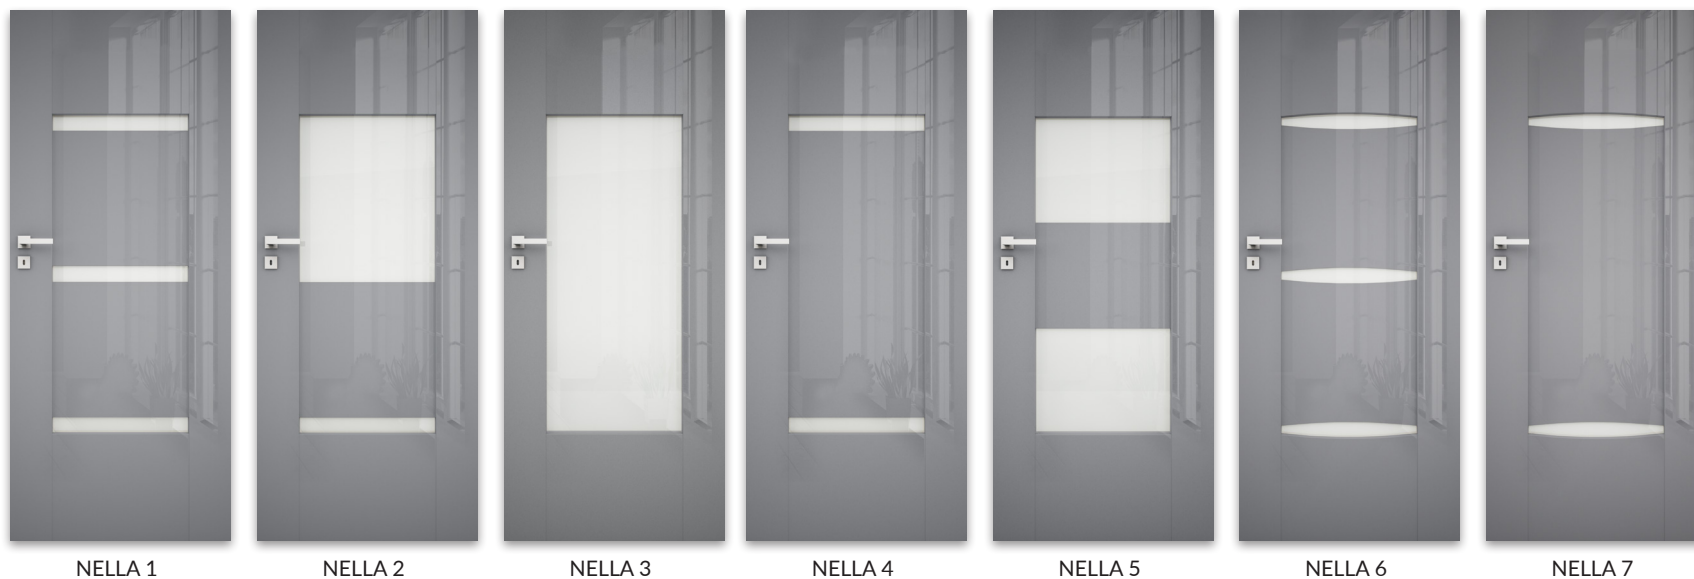

STANDARD GLOSS

METALIC GLOSS

MAT STANDARD

XTREME MATT

*while stock last